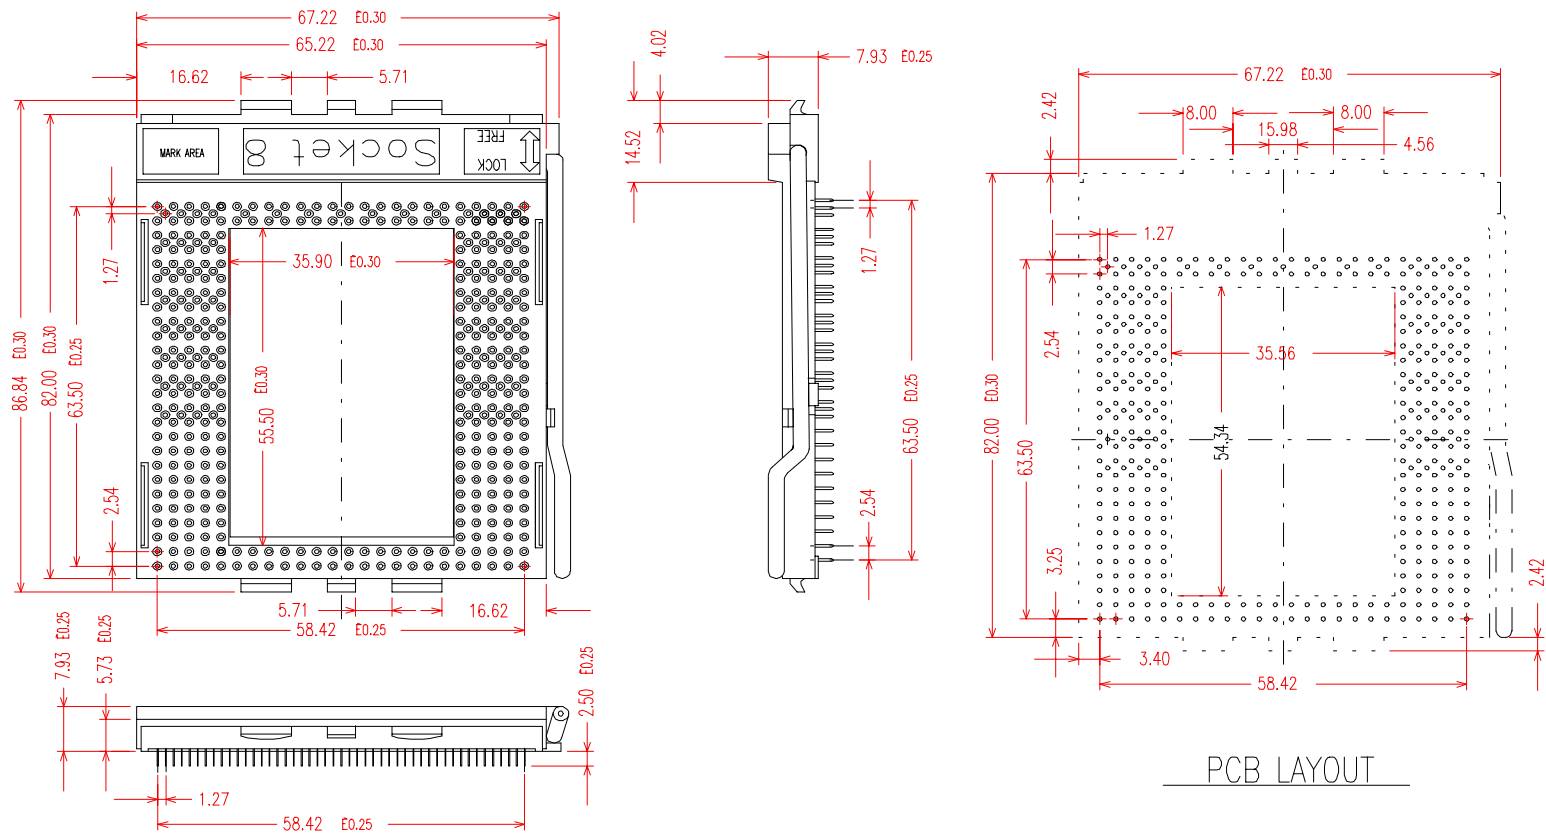

# CUSTOMER DRAWING ONLY

<b>Drawn By:</b> LJ H	<b>Checked By:</b> HH	<b>Material:</b> Insulator: LCP; Handle: Stainless Steel; Contacts: Phosphor Bronze	<b>Chupond America, Inc.</b> 6168 Greenhill Road, New Hope, PA 18938 USA
<b>Drawn:</b> 9/10/96	<b>Scale:</b> None	<b>Plating:</b> 20μ" Au over 50μ" Ni minimum	<b>TITLE: SOCKET 8 FOR PENTIUM PRO®</b>
<b>Released:</b> 9/10/96	<b>Sheet 1 of 1</b>	<b>Tolerances:</b> +/- 0,125mm; +/- 0,13mm; and +/- 2°	<b>ENG. #:</b> <b>06844-26387</b> Rev. G